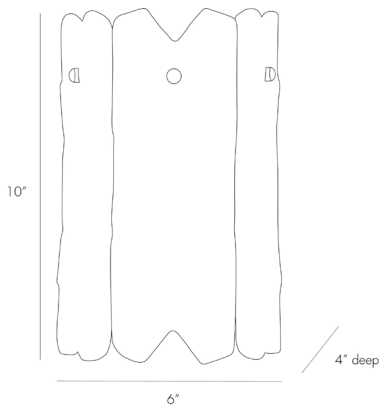

ARTERIO RS

MUGLER SCONCE

49168
H: 10 IN, W: 6 IN, D: 4 IN
Antique Brass
Contract Suitable As Is

Three clear seedy glass plates form the arresting single-light Mugler Sconce. The steel frame's antique brass finish sets a stylish and graceful tone. The unique glass plates, each etched with an oblong octagon, add a touch of curiosity, with varying finishes so no two being exactly alike. Each plate of glass is almost like melting ice, suspended in time. Damp-rated, although limited covered outdoor conditions may affect

APPEARANCE

Material	Glass, Steel
Finish	Antique Brass, Seedy Glass
Finish Will Vary	true
Top Coat/Sealant	true

DIMENSIONS

Backplate	H: 7 IN, W: 4 IN, D: .5 IN
-----------	----------------------------

WIRING

COMPLIANCY

UL/ETL	Yes
CB	Yes
RoHS	true

SHIPPING

Product Weight	4.5 LBS
Gross Weight 1	6 LBS
Shipping Box 1	H: 10 IN, L: 13 IN, W: 9 IN

ADDITIONAL INFO

Features	ADA, Assembly Required
----------	------------------------